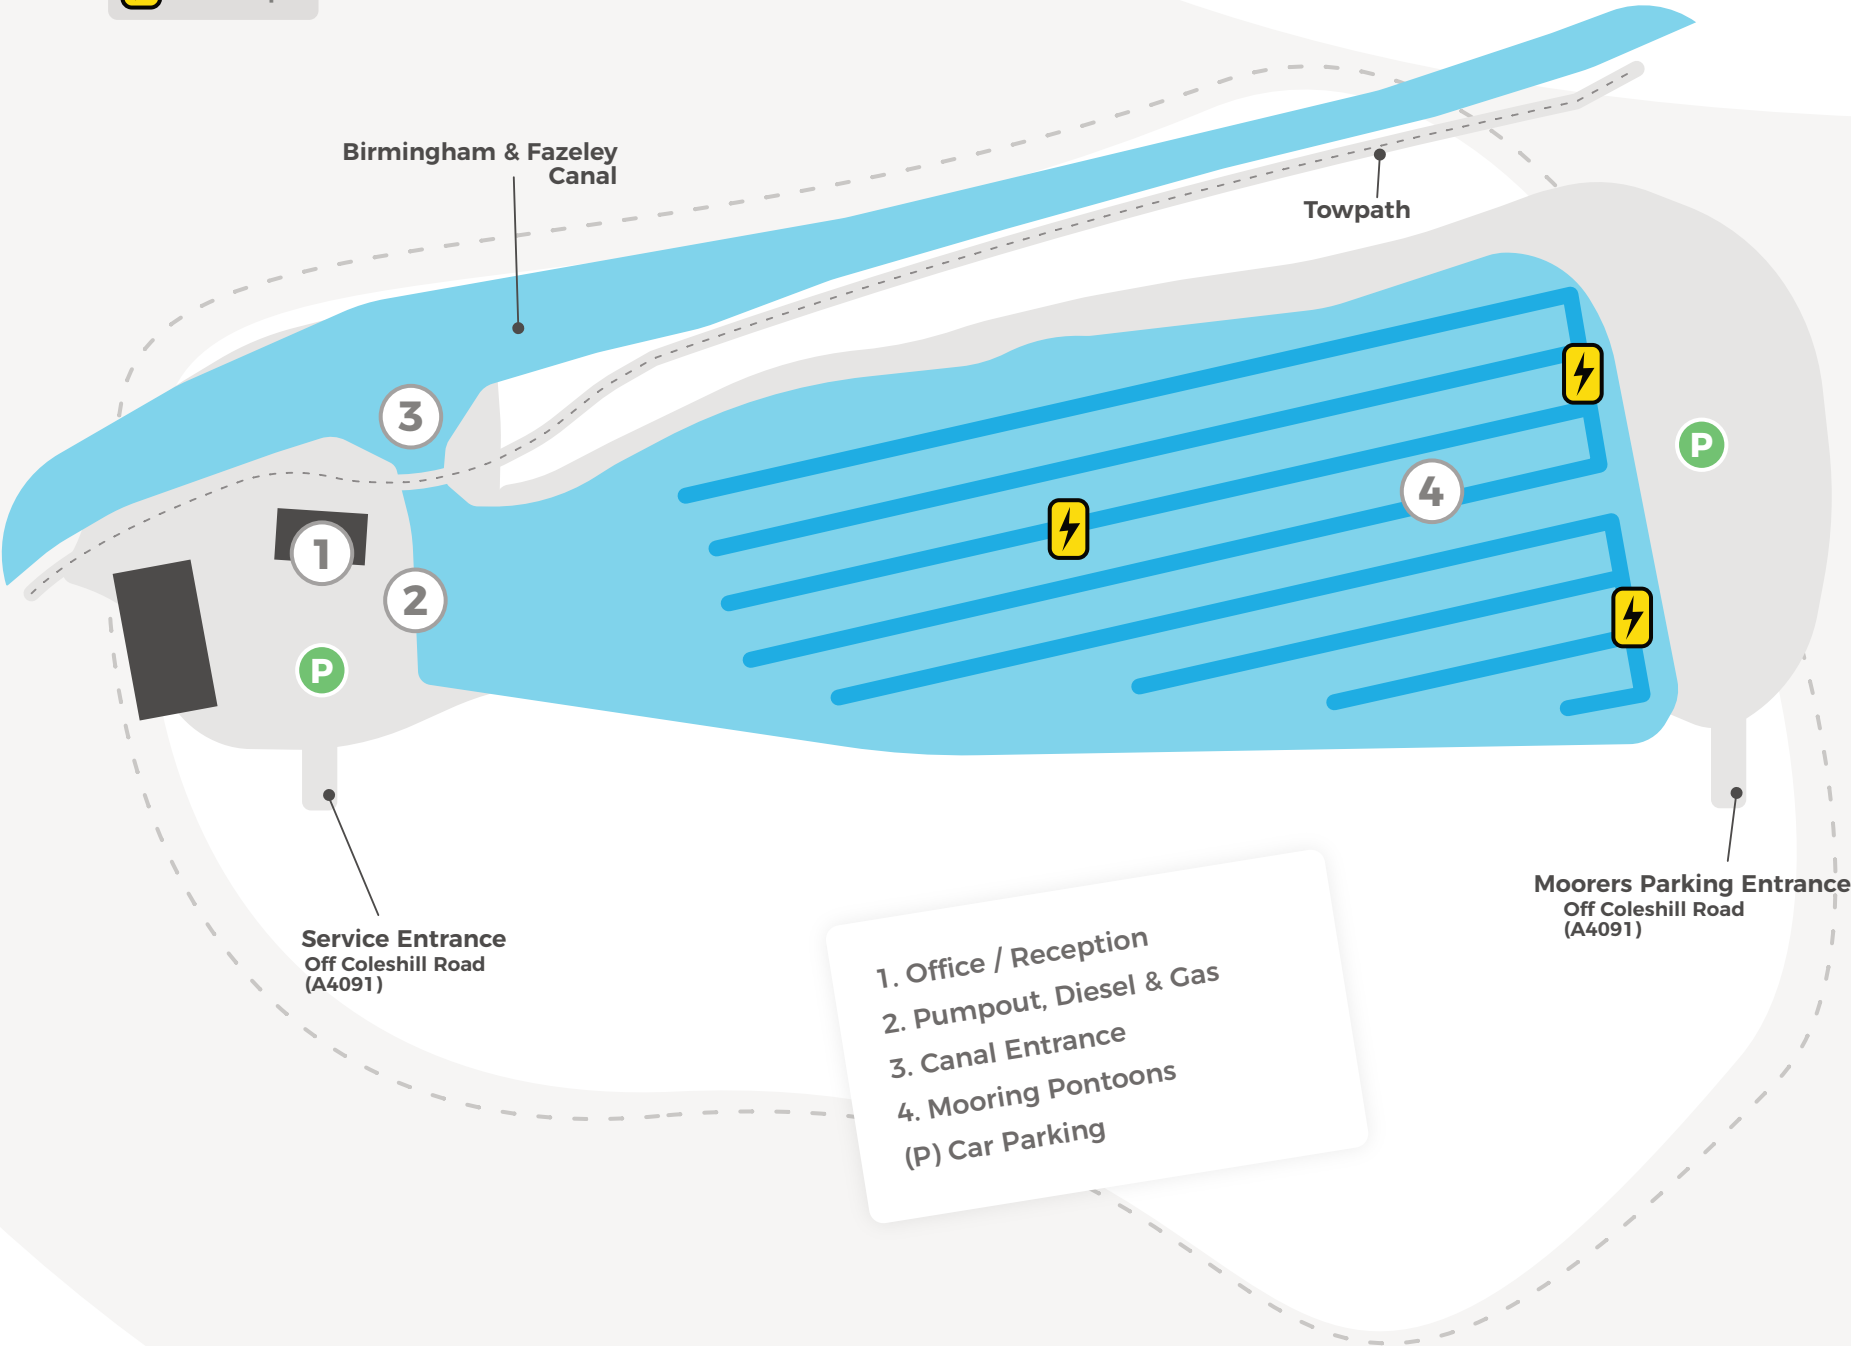

Fazeley Mill Marina Site Map

Key

Shoreline Hook Up

Birmingham & Fazeley Canal

Towpath

3

1

2

P

Service Entrance
Off Coleshill Road
(A4091)

- 1. Office / Reception
- 2. Pumpout, Diesel & Gas
- 3. Canal Entrance
- 4. Mooring Pontoons
- (P) Car Parking

P

4

Moorers Parking Entrance
Off Coleshill Road
(A4091)